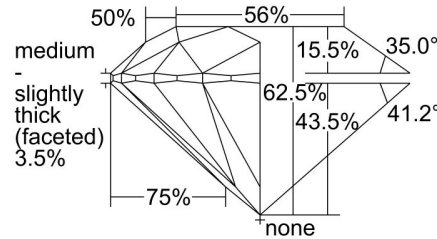

GIA NATURAL DIAMOND GRADING REPORT

May 27, 2024
 GIA Report Number 7492454918
 Shape and Cutting Style Round Brilliant
 Measurements 7.90 - 7.94 x 4.95 mm

GRADING RESULTS

Carat Weight 1.90 carat
 Color Grade K
 Clarity Grade VS2
 Cut Grade Excellent

ADDITIONAL GRADING INFORMATION

Polish Excellent
 Symmetry Excellent
 Fluorescence Medium Blue
 Inscription(s): GIA 7492454918

PROPORTIONS

Profile to actual proportions

CLARITY CHARACTERISTICS

KEY TO SYMBOLS*

- Feather
- Cavity
- Pinpoint
- Indented Natural

* Red symbols denote internal characteristics (inclusions). Green or black symbols denote external characteristics (blemishes). Diagram is an approximate representation of the diamond, and symbols shown indicate type, position, and approximate size of clarity characteristics. All clarity characteristics may not be shown. Details of finish are not shown.