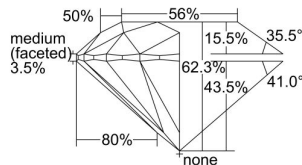

GIA®

FACSIMILE

GIA REPORT

7492462353

Verify this report at GIA.edu

GIA NATURAL DIAMOND DOSSIER®

May 24, 2024
GIA Report Number **7492462353**
Shape and Cutting Style ..... **Round Brilliant**
Measurements ..... **4.38 - 4.42 x 2.74 mm**

GRADING RESULTS

Carat Weight ..... **0.32 carat**
Color Grade ..... **D**
Clarity Grade **VS1**
Cut Grade ..... **Excellent**

ADDITIONAL GRADING INFORMATION

Polish ..... **Excellent**
Symmetry ..... **Excellent**
Fluorescence ..... **None**
Clarity Characteristics..... **Crystal, Cloud**
Inscription(s): **GIA 7492462353**

PROPORTIONS

Profile to actual proportions

GRADING SCALES

GIA COLOR SCALE	GIA CLARITY SCALE	GIA CUT SCALE
D	FLAWLESS	EXCELLENT
E	FLAWLESS	
F	INTERNALLY FLAWLESS	VERY GOOD
G	FLAWLESS	
H	VVS₁	GOOD
I	VVS₂	
J	VS₁	FAIR
K	VS₂	
L	SI₁	POOR
M	SI₂	
N	I₁	
O	I₂	
P	I₃	
Q		
R		
S		
T		
U		
V		
W		
X		
Y		
Z