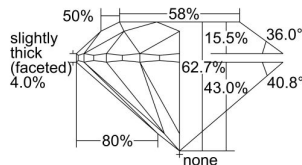

GIA®

FACSIMILE

GIA REPORT 7492463933

Verify this report at GIA.edu

GIA NATURAL DIAMOND DOSSIER®

June 04, 2024
GIA Report Number **7492463933**
Shape and Cutting Style ..... **Round Brilliant**
Measurements ..... **6.10 - 6.14 x 3.84 mm**

GRADING RESULTS

Carat Weight ..... **0.90 carat**
Color Grade ..... **H**
Clarity Grade **VS2**
Cut Grade ..... **Excellent**

ADDITIONAL GRADING INFORMATION

Polish ..... **Excellent**
Symmetry ..... **Excellent**
Fluorescence ..... **None**
Clarity Characteristics..... **Crystal, Feather**
Inscription(s): **GIA 7492463933**

PROPORTIONS

Profile to actual proportions

GRADING SCALES

GIA COLOR SCALE	GIA CLARITY SCALE	GIA CUT SCALE	
D	FLAWLESS	EXCELLENT	
E	INTERNALLY FLAWLESS		
F		VVS₁	VERY GOOD
G	VVS₂		
H	VS₁	GOOD	
I	VS₂		
J	SI₁	FAIR	
K	SI₂		
L	I₁	POOR	
M	I₂		
N	I₃		
O			
P			
Q			
R			
S			
T			
U			
V			
W			
X			
Y			
Z