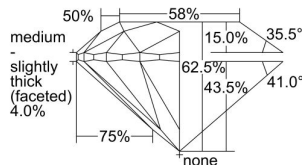

GIA®

FACSIMILE

GIA REPORT

7492469816

Verify this report at GIA.edu

GIA NATURAL DIAMOND DOSSIER®

May 27, 2024
GIA Report Number **7492469816**
Shape and Cutting Style ..... **Round Brilliant**
Measurements ..... **4.24 - 4.27 x 2.66 mm**

GRADING RESULTS

Carat Weight ..... **0.30 carat**
Color Grade ..... **D**
Clarity Grade **S11**
Cut Grade ..... **Excellent**

ADDITIONAL GRADING INFORMATION

Polish ..... **Excellent**
Symmetry ..... **Very Good**
Fluorescence ..... **None**
Clarity Characteristics ..... **Needle**
Inscription(s): **GIA 7492469816**

PROPORTIONS

Profile to actual proportions

GRADING SCALES

GIA COLOR SCALE

COLORED	D
	E
	F
	G
	H
	I
	J
NEAR COLORLESS	K
	L
	M
	N
	O
	P
	Q
	R
	S
	T
	U
	V
	W
	X
	Y
	Z

GIA CLARITY SCALE

VERY VERY SLIGHTLY INCLUDED	FLAWLESS
	INTERNALLY FLAWLESS
VERY SLIGHTLY INCLUDED	VVS₁
	VVS₂
SLIGHTLY INCLUDED	VS₁
	VS₂
INCLUDED	I₁
	I₂
	I₃

GIA CUT SCALE

EXCELLENT
VERY GOOD
GOOD
FAIR
POOR