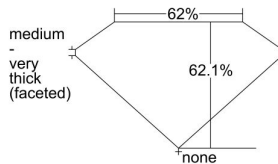

GIA®

FACSIMILE

GIA REPORT

7492471636

Verify this report at GIA.edu

GIA NATURAL DIAMOND DOSSIER®

May 27, 2024
GIA Report Number 7492471636
Shape and Cutting Style ..... Pear Brilliant
Measurements ..... 6.42 x 3.60 x 2.23 mm

GRADING RESULTS

Carat Weight ..... 0.30 carat
Color Grade ..... D
Clarity Grade VVS1

ADDITIONAL GRADING INFORMATION

Polish ..... Excellent
Symmetry ..... Very Good
Fluorescence ..... None
Clarity Characteristics..... Pinpoint, Feather, Surface Graining
Inscription(s): GIA 7492471636

PROPORTIONS

Profile not to actual proportions

GRADING SCALES

GIA COLOR SCALE		GIA CLARITY SCALE			
COLORLESS	D	VERY VERY SLIGHTLY INCLUDED	FLAWLESS		
	E		INTERNALLY FLAWLESS		
	F	VERY SLIGHTLY INCLUDED	VVS₁		
	G		VVS₂		
	H		VS₁		
	NEAR COLORLESS	I	SLIGHTLY INCLUDED	VS₂	
		J		SI₁	
		FAINT	K	INCLUDED	SI₂
			L		I₁
			M		I₂
VERT LIGHT	N	LIGHT	I₃		
	O				
	P				
	Q				
	R