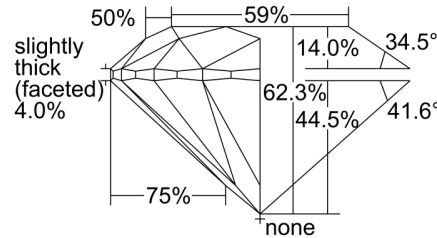

GIA NATURAL DIAMOND GRADING REPORT

May 28, 2024  
 GIA Report Number ..... 7492472935  
 Shape and Cutting Style ..... Round Brilliant  
 Measurements ..... 6.77 - 6.82 x 4.24 mm

GRADING RESULTS

Carat Weight ..... 1.21 carat  
 Color Grade ..... H  
 Clarity Grade ..... SI2  
 Cut Grade ..... Excellent

PROPORTIONS

Profile to actual proportions

CLARITY CHARACTERISTICS

KEY TO SYMBOLS\*

- Crystal
- ☉ Cloud
- ↘ Needle
- ~ Feather

\* Red symbols denote internal characteristics (inclusions). Green or black symbols denote external characteristics (blemishes). Diagram is an approximate representation of the diamond, and symbols shown indicate type, position, and approximate size of clarity characteristics. All clarity characteristics may not be shown. Details of finish are not shown.