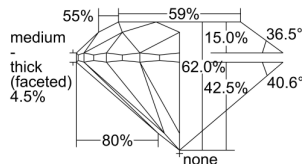

GIA®

FACSIMILE

GIA REPORT 7492473922

Verify this report at GIA.edu

GIA NATURAL DIAMOND DOSSIER®

May 29, 2024
GIA Report Number **7492473922**
Shape and Cutting Style ..... **Round Brilliant**
Measurements ..... **4.20 - 4.25 x 2.62 mm**

GRADING RESULTS

Carat Weight ..... **0.29 carat**
Color Grade ..... **D**
Clarity Grade **VVS2**
Cut Grade ..... **Very Good**

ADDITIONAL GRADING INFORMATION

Polish ..... **Excellent**
Symmetry ..... **Very Good**
Fluorescence ..... **None**
Clarity Characteristics ..... **Pinpoint**
Inscription(s): **GIA 7492473922**

PROPORTIONS

Profile to actual proportions

GRADING SCALES

GIA COLOR SCALE	GIA CLARITY SCALE	GIA CUT SCALE	
D	FLAWLESS	EXCELLENT	
E	INTERNALLY FLAWLESS		
F		VVS₁	VERY GOOD
G	VVS₂		
H	VS₁	GOOD	
I	VS₂		
J	SI₁	FAIR	
K	SI₂		
L	I₁	POOR	
M	I₂		
N	I₃		
O			
P			
Q			
R			
S			
T			
U			
V			
W			
X			
Y			
Z