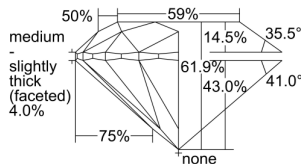

GIA®

FACSIMILE

GIA REPORT

7492477656

Verify this report at GIA.edu

GIA NATURAL DIAMOND DOSSIER®

May 27, 2024
GIA Report Number 7492477656
Shape and Cutting Style ..... Round Brilliant
Measurements ..... 4.30 - 4.34 x 2.67 mm

GRADING RESULTS

Carat Weight ..... 0.31 carat
Color Grade ..... D
Clarity Grade S11
Cut Grade ..... Excellent

ADDITIONAL GRADING INFORMATION

Polish ..... Excellent
Symmetry ..... Very Good
Fluorescence ..... None
Clarity Characteristics ..... Crystal
Inscription(s): GIA 7492477656

PROPORTIONS

Profile to actual proportions

GRADING SCALES

GIA COLOR SCALE	GIA CLARITY SCALE	GIA CUT SCALE
D	FLAWLESS	EXCELLENT
E	FLAWLESS	
F	INTERNALLY FLAWLESS	VERY GOOD
G	FLAWLESS	
H	VVS₁	GOOD
I	VVS₂	
J	VS₁	FAIR
K	VS₂	
L	S1₁	POOR
M	S1₂	
N	I₁	
O	I₂	
P	I₃	
Q		
R		
S		
T		
U		
V		
W		
X		
Y		
Z