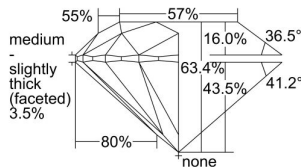

GIA®

FACSIMILE

GIA REPORT 7492477845

Verify this report at GIA.edu

GIA NATURAL DIAMOND DOSSIER®

May 27, 2024
GIA Report Number **7492477845**
Shape and Cutting Style ..... **Round Brilliant**
Measurements ..... **5.31 - 5.35 x 3.38 mm**

GRADING RESULTS

Carat Weight ..... **0.60 carat**
Color Grade ..... **K**
Clarity Grade **VVS2**
Cut Grade ..... **Excellent**

ADDITIONAL GRADING INFORMATION

Polish ..... **Excellent**
Symmetry ..... **Excellent**
Fluorescence ..... **Strong Blue**
Clarity Characteristics..... **Feather, Pinpoint**
Inscription(s): **GIA 7492477845**

PROPORTIONS

Profile to actual proportions