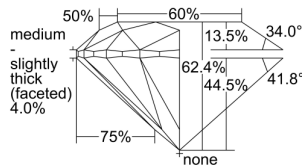

GIA®

FACSIMILE

GIA REPORT 7492572955

Verify this report at GIA.edu

GIA NATURAL DIAMOND DOSSIER®

June 10, 2024
GIA Report Number **7492572955**
Shape and Cutting Style ..... **Round Brilliant**
Measurements ..... **5.61 - 5.68 x 3.52 mm**

GRADING RESULTS

Carat Weight ..... **0.70 carat**
Color Grade ..... **I**
Clarity Grade **VS1**
Cut Grade ..... **Excellent**

ADDITIONAL GRADING INFORMATION

Polish ..... **Excellent**
Symmetry ..... **Very Good**
Fluorescence ..... **Medium Blue**
Clarity Characteristics.. **Cloud, Needle, Pinpoint, Indented Natural**
Inscription(s): **GIA 7492572955**

PROPORTIONS

Profile to actual proportions