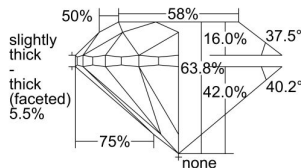

GIA®

FACSIMILE

GIA REPORT 7492582329

Verify this report at GIA.edu

GIA NATURAL DIAMOND DOSSIER®

June 06, 2024
GIA Report Number **7492582329**
Shape and Cutting Style ..... **Round Brilliant**
Measurements ..... **4.45 - 4.50 x 2.85 mm**

GRADING RESULTS

Carat Weight ..... **0.37 carat**
Color Grade ..... **E**
Clarity Grade **S11**
Cut Grade ..... **Very Good**

ADDITIONAL GRADING INFORMATION

Polish ..... **Excellent**
Symmetry ..... **Very Good**
Fluorescence ..... **None**
Clarity Characteristics..... **Cloud, Crystal**
Inscription(s): **GIA 7492582329**

PROPORTIONS

Profile to actual proportions

GRADING SCALES

GIA COLOR SCALE	GIA CLARITY SCALE	GIA CUT SCALE	
D	FLAWLESS	EXCELLENT	
E	INTERNALLY FLAWLESS		
F		VVS₁	VERY GOOD
G	VVS₂		
H	VS₁	GOOD	
I	VS₂		
J	S1₁	FAIR	
K	S1₂		
L	I₁	POOR	
M	I₂		
N	I₃		
O			
P			
Q			
R			
S			
T			
U			
V			
W			
X			
Y			
Z