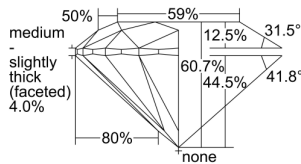

GIA®

FACSIMILE

GIA REPORT

7492598033

Verify this report at GIA.edu

GIA NATURAL DIAMOND DOSSIER®

June 07, 2024
GIA Report Number **7492598033**
Shape and Cutting Style ..... **Round Brilliant**
Measurements ..... **3.80 - 3.81 x 2.31 mm**

GRADING RESULTS

Carat Weight ..... **0.20 carat**
Color Grade ..... **G**
Clarity Grade **VVS2**
Cut Grade ..... **Excellent**

ADDITIONAL GRADING INFORMATION

Polish ..... **Excellent**
Symmetry ..... **Excellent**
Fluorescence ..... **None**
Clarity Characteristics ..... **Cloud**
Inscription(s): GIA 7492598033

PROPORTIONS

Profile to actual proportions

GRADING SCALES

GIA COLOR SCALE	GIA CLARITY SCALE	GIA CUT SCALE	
D	FLAWLESS	EXCELLENT	
E	INTERNALLY FLAWLESS		
F		VVS₁	VERY GOOD
G	VVS₂		
H	VS₁	GOOD	
I	VS₂		
J	SI₁	FAIR	
K	SI₂		
L	I₁	POOR	
M	I₂		
N	I₃		
O			
P			
Q			
R			
S			
T			
U			
V			
W			
X			
Y			
Z