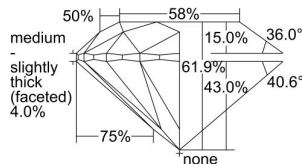

GIA®

FACSIMILE

GIA REPORT

7492603288

Verify this report at GIA.edu

GIA NATURAL DIAMOND DOSSIER®

June 10, 2024

GIA Report Number **7492603288**

Shape and Cutting Style ..... **Round Brilliant**

Measurements ..... **5.17 - 5.19 x 3.21 mm**

GRADING RESULTS

Carat Weight ..... **0.53 carat**

Color Grade ..... **I**

Clarity Grade **S11**

Cut Grade ..... **Excellent**

ADDITIONAL GRADING INFORMATION

Polish ..... **Excellent**

Symmetry ..... **Excellent**

Fluorescence ..... **Faint**

Clarity Characteristics ..... **Crystal**

Inscription(s): **GIA 7492603288**

PROPORTIONS

Profile to actual proportions

GRADING SCALES

GIA COLOR SCALE

COLORED	D
	E
	F
	G
	H
	I
	J
NEAR COLORLESS	K
	L
Faint	M
	N
	O
	P
	Q
	R
	S
	T
	U
	V
	W
	X
	Y
Light	Z

GIA CLARITY SCALE

FLAWLESS	VERY VERY SLIGHTLY INCLUDED	VVS₁	VVS₂	VS₁	VS₂	S1₁	S1₂	I₁	I₂	I₃	
											FLAWLESS
INTERNALLY FLAWLESS											

GIA CUT SCALE

EXCELLENT
VERY GOOD
GOOD
FAIR
POOR