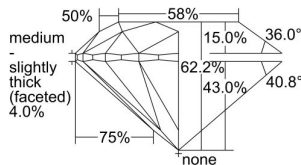

GIA®

FACSIMILE

GIA REPORT 7492603408

Verify this report at GIA.edu

GIA NATURAL DIAMOND DOSSIER®

June 20, 2024
GIA Report Number **7492603408**
Shape and Cutting Style ..... **Round Brilliant**
Measurements ..... **5.89 - 5.92 x 3.68 mm**

GRADING RESULTS

Carat Weight ..... **0.80 carat**
Color Grade ..... **F**
Clarity Grade **VS1**
Cut Grade ..... **Excellent**

ADDITIONAL GRADING INFORMATION

Polish ..... **Excellent**
Symmetry ..... **Excellent**
Fluorescence ..... **None**
Clarity Characteristics..... **Cloud, Pinpoint**
Inscription(s): **GIA 7492603408**

PROPORTIONS

Profile to actual proportions

GRADING SCALES

GIA COLOR SCALE	GIA CLARITY SCALE	GIA CUT SCALE
COLOURLESS	FLAWLESS	EXCELLENT
D	INTERNALLY FLAWLESS	
E	VVS₁	VERY GOOD
F		
G	VS₁	GOOD
H		
I	SI₁	FAIR
J		
K	I₁	POOR
L		
M	I₂	
N		
O	I₃	
P		
Q		
R		
S		
T		
U		
V		
W		
X		
Y		
Z