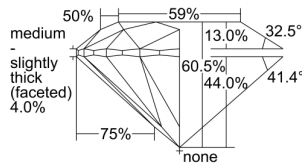

GIA®

FACSIMILE

GIA REPORT

7492603721

Verify this report at GIA.edu

GIA NATURAL DIAMOND DOSSIER®

June 07, 2024
GIA Report Number **7492603721**
Shape and Cutting Style ..... **Round Brilliant**
Measurements ..... **5.46 - 5.48 x 3.31 mm**

GRADING RESULTS

Carat Weight ..... **0.60 carat**
Color Grade ..... **G**
Clarity Grade **S11**
Cut Grade ..... **Excellent**

ADDITIONAL GRADING INFORMATION

Polish ..... **Excellent**
Symmetry ..... **Excellent**
Fluorescence ..... **None**
Clarity Characteristics..... **Cloud**
Inscription(s): GIA 7492603721

PROPORTIONS

Profile to actual proportions

GRADING SCALES

GIA COLOR SCALE	GIA CLARITY SCALE	GIA CUT SCALE	
D	FLAWLESS	EXCELLENT	
E	INTERNALLY FLAWLESS		
F		VVS₁	VERY GOOD
G	VVS₂		
H	VS₁	GOOD	
I	VS₂		
J	S1₁	FAIR	
K	S1₂		
L	I₁	POOR	
M	I₂		
N	I₃		
O			
P			
Q			
R			
S			
T			
U			
V			
W			
X			
Y			
Z