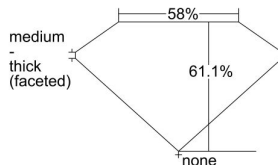

GIA®

FACSIMILE

GIA REPORT 7492639379

Verify this report at GIA.edu

GIA NATURAL DIAMOND DOSSIER®

June 13, 2024
GIA Report Number **7492639379**
Shape and Cutting Style ..... **Heart Brilliant**
Measurements ..... **5.27 x 6.20 x 3.79 mm**

GRADING RESULTS

Carat Weight ..... **0.71 carat**
Color Grade ..... **E**
Clarity Grade **VS2**

ADDITIONAL GRADING INFORMATION

Polish ..... **Excellent**
Symmetry ..... **Excellent**
Fluorescence ..... **Faint**
Clarity Characteristics..... **Crystal, Twinning Wisp, Feather**
Inscription(s): **GIA 7492639379**

PROPORTIONS

Profile not to actual proportions

GRADING SCALES

GIA COLOR SCALE		GIA CLARITY SCALE			
COLORLESS	D	VERY VERY SLIGHTLY INCLUDED	FLAWLESS		
	E		INTERNALLY FLAWLESS		
	F	VERY SLIGHTLY INCLUDED	VVS₁		
	G		VVS₂		
	H		VS₁		
	NEAR COLORLESS	I	SLIGHTLY INCLUDED	VS₂	
		J		SI₁	
		FAINT	K	INCLUDED	SI₂
			L		I₁
			M		I₂
N			I₃		
VERT LIGHT	O	LIGHT			
	P				
	Q				
	R				
	S				
	T				
LIGHT	U				
	V				
	W				
	X				
Y					
Z