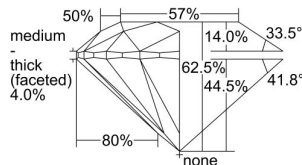

GIA®

FACSIMILE

GIA REPORT 7492675806

Verify this report at GIA.edu

GIA NATURAL DIAMOND DOSSIER®

June 17, 2024
GIA Report Number **7492675806**
Shape and Cutting Style ..... **Round Brilliant**
Measurements ..... **4.26 - 4.29 x 2.67 mm**

GRADING RESULTS

Carat Weight ..... **0.30 carat**
Color Grade ..... **D**
Clarity Grade **VS1**
Cut Grade ..... **Very Good**

ADDITIONAL GRADING INFORMATION

Polish ..... **Excellent**
Symmetry ..... **Excellent**
Fluorescence ..... **Medium Blue**
Clarity Characteristics..... **Crystal, Needle, Pinpoint, Indented**
Natural

Inscription(s): GIA 7492675806

PROPORTIONS

Profile to actual proportions

GRADING SCALES

GIA COLOR SCALE

COLORED	D
	E
	F
	G
	H
	I
	J
NEAR COLORLESS	K
	L
	M
	N
	O
	P
	Q
	R
	S
	T
	U
	V
	W
	X
	Y
	Z

GIA CLARITY SCALE

FLAWLESS	VERY VERY SLIGHTLY INCLUDED	VS₁	VS₂	SL₁	SL₂	I₁	I₂	I₃	
									FLAWLESS
INTERNALLY FLAWLESS	VERY SLIGHTLY INCLUDED	VS₁	VS₂	SL₁	SL₂	I₁	I₂	I₃	

GIA CUT SCALE

EXCELLENT
VERY GOOD
GOOD
FAIR
POOR