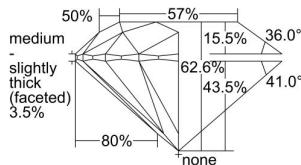

GIA®

FACSIMILE

GIA REPORT

7492688121

Verify this report at GIA.edu

GIA NATURAL DIAMOND DOSSIER®

July 03, 2024
GIA Report Number **7492688121**
Shape and Cutting Style ..... **Round Brilliant**
Measurements ..... **5.31 - 5.35 x 3.34 mm**

GRADING RESULTS

Carat Weight ..... **0.58 carat**
Color Grade ..... **F**
Clarity Grade **VS1**
Cut Grade ..... **Excellent**

ADDITIONAL GRADING INFORMATION

Polish ..... **Excellent**
Symmetry ..... **Excellent**
Fluorescence ..... **None**
Clarity Characteristics..... **Feather, Needle, Pinpoint, Cloud**
Inscription(s): **GIA 7492688121**

PROPORTIONS

Profile to actual proportions

GRADING SCALES

GIA COLOR SCALE	GIA CLARITY SCALE	GIA CUT SCALE
D	FLAWLESS	EXCELLENT
E	INTERNALLY FLAWLESS	
F	VVS₁	VERY GOOD
G		
H	VS₁	GOOD
I		
J	VS₂	FAIR
K		
L	SI₁	POOR
M		
N	I₁	
O		
P	I₂	
Q		
R	I₃	
S		
T		
U		
V		
W		
X		
Y		
Z