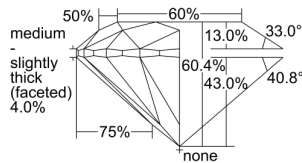

GIA®

FACSIMILE

GIA REPORT

7492690696

Verify this report at GIA.edu

GIA NATURAL DIAMOND DOSSIER®

June 21, 2024
GIA Report Number **7492690696**
Shape and Cutting Style ..... **Round Brilliant**
Measurements ..... **5.35 - 5.39 x 3.24 mm**

GRADING RESULTS

Carat Weight ..... **0.58 carat**
Color Grade ..... **E**
Clarity Grade **VVS1**
Cut Grade ..... **Excellent**

ADDITIONAL GRADING INFORMATION

Polish ..... **Excellent**
Symmetry ..... **Excellent**
Fluorescence ..... **None**
Clarity Characteristics..... **Internal Graining**
Inscription(s): **GIA 7492690696**

PROPORTIONS

Profile to actual proportions

GRADING SCALES

GIA COLOR SCALE	GIA CLARITY SCALE	GIA CUT SCALE
D	FLAWLESS	EXCELLENT
E	FLAWLESS	
F	INTERNALLY FLAWLESS	VERY GOOD
G	VVS₁	
H	VVS₂	GOOD
I	VS₁	
J	VS₂	FAIR
K	SI₁	
L	SI₂	POOR
M	I₁	
N	I₂	
O	I₃	
P		
Q		
R		
S		
T		
U		
V		
W		
X		
Y		
Z