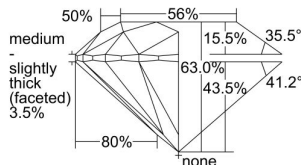

GIA®

FACSIMILE

GIA REPORT 7492695378

Verify this report at GIA.edu

GIA NATURAL DIAMOND DOSSIER®

July 05, 2024
GIA Report Number **7492695378**
Shape and Cutting Style ..... **Round Brilliant**
Measurements ..... **5.06 - 5.10 x 3.20 mm**

GRADING RESULTS

Carat Weight ..... **0.51 carat**
Color Grade ..... **D**
Clarity Grade **S11**
Cut Grade ..... **Excellent**

ADDITIONAL GRADING INFORMATION

Polish ..... **Excellent**
Symmetry ..... **Excellent**
Fluorescence ..... **None**
Clarity Characteristics ..... **Cloud, Crystal**
Inscription(s): **GIA 7492695378**

PROPORTIONS

Profile to actual proportions

GRADING SCALES

GIA COLOR SCALE	GIA CLARITY SCALE	GIA CUT SCALE	
D	FLAWLESS	EXCELLENT	
E	INTERNALLY FLAWLESS		
F		VVS₁	VERY GOOD
G	VVS₂		
H	VS₁	GOOD	
I	VS₂		
J	S1₁	FAIR	
K	S1₂		
L	I₁	POOR	
M	I₂		
N	I₃		
O			
P			
Q			
R			
S			
T			
U			
V			
W			
X			
Y			
Z