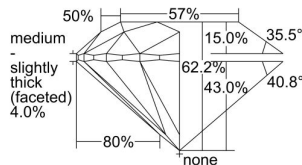

GIA®

FACSIMILE

GIA REPORT 7492719152

Verify this report at GIA.edu

GIA NATURAL DIAMOND DOSSIER®

June 22, 2024
GIA Report Number **7492719152**
Shape and Cutting Style ..... **Round Brilliant**
Measurements ..... **5.07 - 5.08 x 3.16 mm**

GRADING RESULTS

Carat Weight ..... **0.50 carat**
Color Grade ..... **K**
Clarity Grade **VS1**
Cut Grade ..... **Excellent**

ADDITIONAL GRADING INFORMATION

Polish ..... **Excellent**
Symmetry ..... **Excellent**
Fluorescence ..... **Faint**
Clarity Characteristics..... **Crystal, Cloud, Pinpoint**
Inscription(s): **GIA 7492719152**

PROPORTIONS

Profile to actual proportions

GRADING SCALES

GIA COLOR SCALE	GIA CLARITY SCALE	GIA CUT SCALE	
D	FLAWLESS	EXCELLENT	
E	INTERNALLY FLAWLESS		
F		VVS₁	VERY GOOD
G	VVS₂		
H	VS₁	GOOD	
I	VS₂		
J	SI₁	FAIR	
K	SI₂		
L	I₁	POOR	
M	I₂		
N	I₃		
O