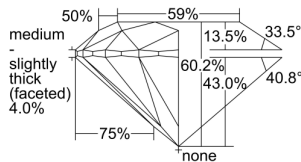

GIA®

FACSIMILE

GIA REPORT 7492719871

Verify this report at GIA.edu

GIA NATURAL DIAMOND DOSSIER®

June 22, 2024
GIA Report Number **7492719871**
Shape and Cutting Style ..... **Round Brilliant**
Measurements ..... **4.31 - 4.34 x 2.60 mm**

GRADING RESULTS

Carat Weight ..... **0.30 carat**
Color Grade ..... **E**
Clarity Grade **S11**
Cut Grade ..... **Excellent**

ADDITIONAL GRADING INFORMATION

Polish ..... **Very Good**
Symmetry ..... **Very Good**
Fluorescence ..... **None**
Clarity Characteristics ..... **Cloud**
Inscription(s): **GIA 7492719871**

PROPORTIONS

Profile to actual proportions

GRADING SCALES

GIA COLOR SCALE	GIA CLARITY SCALE	GIA CUT SCALE
D	FLAWLESS	EXCELLENT
E	FLAWLESS	
F	INTERNALLY FLAWLESS	VERY GOOD
G	VVS₁	
H	VVS₂	GOOD
I	VS₁	
J	VS₂	FAIR
K	S1₁	
L	S1₂	POOR
M	I₁	
N	I₂	
O	I₃	
P		
Q		
R		
S		
T		
U		
V		
W		
X		
Y		
Z