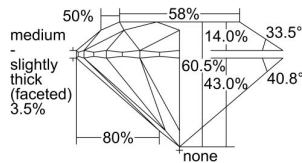

GIA®

FACSIMILE

GIA REPORT 7492722606

Verify this report at GIA.edu

GIA NATURAL DIAMOND DOSSIER®

June 24, 2024
GIA Report Number 7492722606
Shape and Cutting Style ..... Round Brilliant
Measurements ..... 5.13 - 5.15 x 3.11 mm

GRADING RESULTS

Carat Weight ..... 0.50 carat
Color Grade ..... L, Faint Brown
Clarity Grade VS1
Cut Grade ..... Excellent

ADDITIONAL GRADING INFORMATION

Polish ..... Excellent
Symmetry ..... Excellent
Fluorescence ..... Medium Blue
Clarity Characteristics ..... Feather, Pinpoint
Inscription(s): GIA 7492722606

PROPORTIONS

Profile to actual proportions

GRADING SCALES

GIA COLOR SCALE

COLORLESS	D
	E
	F
	G
	H
	I
	J
NEAR COLORLESS	K
	L
FAIN	M
	N
	O
	P
VERY LIGHT	Q
	R
	S
	T
	U
	V
LIGHT	W
	X
	Y
	Z

GIA CLARITY SCALE

FLAWLESS	VERY VERY SLIGHTLY INCLUDED	VVS₁	VVS₂	VS₁	VS₂	SI₁	SI₂	I₁	I₂	I₃	
											INTERNALLY FLAWLESS

GIA CUT SCALE

EXCELLENT
VERY GOOD
GOOD
FAIR
POOR