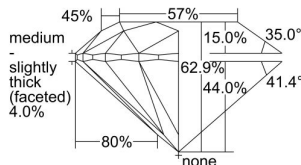

GIA®

FACSIMILE

GIA REPORT 7492742900

Verify this report at GIA.edu

GIA NATURAL DIAMOND DOSSIER®

June 24, 2024
GIA Report Number **7492742900**
Shape and Cutting Style ..... **Round Brilliant**
Measurements ..... **4.94 - 4.97 x 3.12 mm**

GRADING RESULTS

Carat Weight ..... **0.47 carat**
Color Grade ..... **G**
Clarity Grade **VS2**
Cut Grade ..... **Excellent**

ADDITIONAL GRADING INFORMATION

Polish ..... **Excellent**
Symmetry ..... **Excellent**
Fluorescence ..... **None**
Clarity Characteristics ..... **Cloud**
Inscription(s): **GIA 7492742900**

PROPORTIONS

Profile to actual proportions

GRADING SCALES

GIA COLOR SCALE	GIA CLARITY SCALE	GIA CUT SCALE	
D	FLAWLESS	EXCELLENT	
E	INTERNALLY FLAWLESS		
F		VVS₁	VERY GOOD
G	VVS₂		
H	VS₁	GOOD	
I	VS₂		
J	SI₁	FAIR	
K	SI₂		
L	I₁	POOR	
M	I₂		
N	I₃		
O			
P			
Q			
R			
S			
T			
U			
V			
W			
X			
Y			
Z