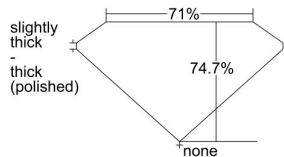

GIA®

FACSIMILE

GIA REPORT

7492762336

Verify this report at GIA.edu

GIA NATURAL DIAMOND DOSSIER®

June 27, 2024
GIA Report Number **7492762336**
Shape and Cutting Style ..... **Square Modified Brilliant**
Measurements ..... **4.34 x 4.20 x 3.14 mm**

GRADING RESULTS

Carat Weight ..... **0.50 carat**
Color Grade ..... **D**
Clarity Grade **VVS1**

ADDITIONAL GRADING INFORMATION

Polish ..... **Excellent**
Symmetry ..... **Very Good**
Fluorescence ..... **None**
Clarity Characteristics..... **Pinpoint, Needle, Feather, Chip**
Inscription(s): **GIA 7492762336**

PROPORTIONS

Profile not to actual proportions

GRADING SCALES

GIA COLOR SCALE		GIA CLARITY SCALE			
COLORLESS	D	VERY VERY SLIGHTLY INCLUDED	FLAWLESS		
	E		INTERNALLY FLAWLESS		
	F	VERY SLIGHTLY INCLUDED	VVS₁		
	G		VVS₂		
	H		VS₁		
	NEAR COLORLESS	I	SLIGHTLY INCLUDED	VS₂	
		J		SI₁	
		FAINT	K	INCLUDED	SI₂
			L		I₁
			M		I₂
N			I₃		
VERT LIGHT	O	INCLUDED			
	P				
	Q				
	R				
	S				
	T				
LIGHT	U				
	V				
	W				
	X				
Y					
Z