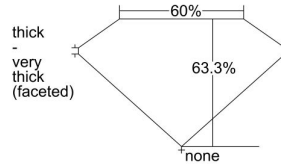

GIA®

FACSIMILE

GIA REPORT

7492775277

Verify this report at GIA.edu

GIA NATURAL DIAMOND DOSSIER®

July 01, 2024
GIA Report Number **7492775277**
Shape and Cutting Style ..... **Pear Brilliant**
Measurements ..... **6.87 x 4.74 x 3.00 mm**

GRADING RESULTS

Carat Weight ..... **0.60 carat**
Color Grade ..... **G**
Clarity Grade **VS1**

ADDITIONAL GRADING INFORMATION

Polish ..... **Excellent**
Symmetry ..... **Excellent**
Fluorescence ..... **None**
Clarity Characteristics ..... **Feather**
Inscription(s): **GIA 7492775277**

PROPORTIONS

Profile not to actual proportions

GRADING SCALES

GIA COLOR SCALE		GIA CLARITY SCALE		
COLORLESS	D	VERY VERY SLIGHTLY INCLUDED	FLAWLESS	
	E		INTERNALLY FLAWLESS	
	F		VVS₁	
	NEAR COLORLESS	G	VVS₂	
		H	VERY SLIGHTLY INCLUDED	VS₁
		I		VS₂
		J	SLIGHTLY INCLUDED	SI₁
	K	SI₂		
	L	INCLUDED		I₁
	M		I₂	
FAINT	N	LIGHT	I₃	
	O			
	P			
	Q			
	R			
	S			
VERT LIGHT	T			
	U			
	V			
	W			
	X			
COLORLESS	Y			
	Z