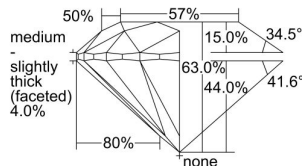

GIA®

FACSIMILE

GIA REPORT 7492784841

Verify this report at GIA.edu

GIA NATURAL DIAMOND DOSSIER®

June 28, 2024
GIA Report Number 7492784841
Shape and Cutting Style ..... Round Brilliant
Measurements ..... 5.20 - 5.24 x 3.29 mm

GRADING RESULTS

Carat Weight ..... 0.55 carat
Color Grade ..... F
Clarity Grade VVS2
Cut Grade ..... Excellent

ADDITIONAL GRADING INFORMATION

Polish ..... Excellent
Symmetry ..... Excellent
Fluorescence ..... Faint
Clarity Characteristics ..... Pinpoint
Inscription(s): GIA 7492784841

PROPORTIONS

Profile to actual proportions

GRADING SCALES

GIA COLOR SCALE

COLORLESS	D
	E
	F
	G
	H
	I
	J
NEAR COLORLESS	K
	L
	M
Faint	N
	O
	P
	Q
	R
	S
	T
	U
	V
	W
	X
	Y
Light	Z

GIA CLARITY SCALE

FLAWLESS	VERY VERY SLIGHTLY INCLUDED	VVS₁	
			VVS₂
INTERNALLY FLAWLESS	VERY SLIGHTLY INCLUDED	VS₁	
		VS₂	
SLIGHTLY INCLUDED	SLIGHTLY INCLUDED	SI₁	
		SI₂	
INCLUDED	INCLUDED	I₁	
		I₂	
		I₃	

GIA CUT SCALE

EXCELLENT	VERY GOOD	GOOD	FAIR	POOR