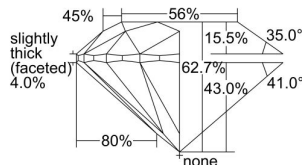

GIA®

FACSIMILE

GIA REPORT

7492796320

Verify this report at GIA.edu

GIA NATURAL DIAMOND DOSSIER®

July 01, 2024
GIA Report Number **7492796320**
Shape and Cutting Style ..... **Round Brilliant**
Measurements ..... **4.51 - 4.54 x 2.84 mm**

GRADING RESULTS

Carat Weight ..... **0.36 carat**
Color Grade ..... **G**
Clarity Grade ..... **Internally Flawless**
Cut Grade ..... **Excellent**

ADDITIONAL GRADING INFORMATION

Polish ..... **Excellent**
Symmetry ..... **Excellent**
Fluorescence ..... **None**
Clarity Characteristics... **Surface Graining, Minor Details of Polish**
Inscription(s): **GIA 7492796320**

PROPORTIONS

Profile to actual proportions

GRADING SCALES

GIA COLOR SCALE	GIA CLARITY SCALE	GIA CUT SCALE	
D	FLAWLESS	EXCELLENT	
E	INTERNALLY FLAWLESS		
F		VVS₁	VERY GOOD
G	VVS₂		
H	VS₁	GOOD	
I	VS₂		
J	SI₁	FAIR	
K	SI₂		
L	I₁	POOR	
M	I₂		
N	I₃		
O			
P			
Q			
R			
S			
T			
U			
V			
W			
X			
Y			
Z