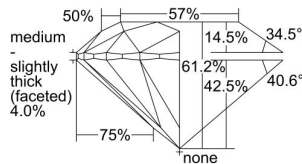

GIA®

FACSIMILE

GIA REPORT 7492798295

Verify this report at GIA.edu

GIA NATURAL DIAMOND DOSSIER®

July 02, 2024
GIA Report Number **7492798295**
Shape and Cutting Style ..... **Round Brilliant**
Measurements ..... **4.34 - 4.38 x 2.67 mm**

GRADING RESULTS

Carat Weight ..... **0.31 carat**
Color Grade ..... **G**
Clarity Grade **VVS2**
Cut Grade ..... **Excellent**

ADDITIONAL GRADING INFORMATION

Polish ..... **Excellent**
Symmetry ..... **Excellent**
Fluorescence ..... **Very Strong Blue**
Clarity Characteristics ..... **Pinpoint**
Inscription(s): **GIA 7492798295**

PROPORTIONS

Profile to actual proportions

GRADING SCALES

GIA COLOR SCALE	GIA CLARITY SCALE	GIA CUT SCALE	
D	FLAWLESS	EXCELLENT	
E	INTERNALLY FLAWLESS		
F		VVS₁	VERY GOOD
G	VVS₂		
H	VS₁	GOOD	
I	VS₂		
J	SI₁	FAIR	
K	SI₂		
L	I₁	POOR	
M	I₂		
N	I₃		
O			
P			
Q			
R			
S			
T			
U			
V			
W			
X			
Y			
Z