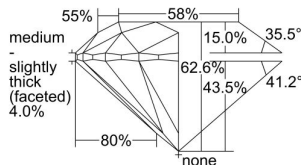

GIA®

FACSIMILE

GIA REPORT 7492804190

Verify this report at GIA.edu

GIA NATURAL DIAMOND DOSSIER®

July 01, 2024
GIA Report Number **7492804190**
Shape and Cutting Style ..... **Round Brilliant**
Measurements ..... **4.24 - 4.27 x 2.67 mm**

GRADING RESULTS

Carat Weight ..... **0.30 carat**
Color Grade ..... **H**
Clarity Grade **S12**
Cut Grade ..... **Excellent**

ADDITIONAL GRADING INFORMATION

Polish ..... **Excellent**
Symmetry ..... **Excellent**
Fluorescence ..... **None**
Clarity Characteristics ..... **Cloud**
Inscription(s): **GIA 7492804190**

PROPORTIONS

Profile to actual proportions

GRADING SCALES

GIA COLOR SCALE

COLOURESS	D
	E
	F
	G
	H
	I
	J
NEAR COLOURESS	K
	L
Faint	M
	N
	O
	P
	Q
Very Light	R
	S
	T
	U
	V
	W
	X
	Y
Light	Z

GIA CLARITY SCALE

FLAWLESS	VERY VERY SLIGHTLY INCLUDED	VVS₁	VVS₂	VS₁	VS₂	S1₁	S1₂	I₁	I₂	I₃	
											FLAWLESS
INTERNALLY FLAWLESS	VERY SLIGHTLY INCLUDED										

GIA CUT SCALE

EXCELLENT
VERY GOOD
GOOD
FAIR
POOR