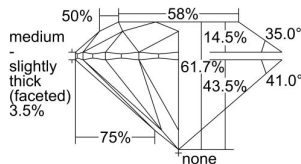

GIA®

FACSIMILE

GIA REPORT 7492805853

Verify this report at GIA.edu

GIA NATURAL DIAMOND DOSSIER®

July 02, 2024
GIA Report Number **7492805853**
Shape and Cutting Style ..... **Round Brilliant**
Measurements ..... **4.31 - 4.33 x 2.67 mm**

GRADING RESULTS

Carat Weight ..... **0.30 carat**
Color Grade ..... **G**
Clarity Grade **S12**
Cut Grade ..... **Excellent**

ADDITIONAL GRADING INFORMATION

Polish ..... **Excellent**
Symmetry ..... **Excellent**
Fluorescence ..... **None**
Clarity Characteristics..... **Crystal, Feather**
Inscription(s): **GIA 7492805853**

PROPORTIONS

Profile to actual proportions

GRADING SCALES

GIA COLOR SCALE	GIA CLARITY SCALE	GIA CUT SCALE	
D	FLAWLESS	EXCELLENT	
E	INTERNALLY FLAWLESS		
F		VVS₁	VERY GOOD
G	VVS₂		
H	VS₁	GOOD	
I	VS₂		
J	S1₁	FAIR	
K	S1₂		
L	I₁	POOR	
M	I₂		
N	I₃		
O			
P			
Q			
R			
S			
T			
U			
V			
W			
X			
Y			
Z