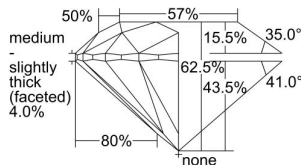

GIA®

FACSIMILE

GIA REPORT

7492812411

Verify this report at GIA.edu

GIA NATURAL DIAMOND DOSSIER®

July 02, 2024
GIA Report Number **7492812411**
Shape and Cutting Style ..... **Round Brilliant**
Measurements ..... **4.29 - 4.31 x 2.69 mm**

GRADING RESULTS

Carat Weight ..... **0.30 carat**
Color Grade ..... **F**
Clarity Grade **S11**
Cut Grade ..... **Excellent**

ADDITIONAL GRADING INFORMATION

Polish ..... **Excellent**
Symmetry ..... **Excellent**
Fluorescence ..... **Faint**
Clarity Characteristics ..... **Crystal**
Inscription(s): **GIA 7492812411**

PROPORTIONS

Profile to actual proportions

GRADING SCALES

GIA COLOR SCALE

COLORLESS	D
	E
	F
	G
	H
	I
	J
NEAR COLORLESS	K
	L
Faint	M
	N
	O
	P
	Q
	R
	S
	T
	U
	V
	W
	X
	Y
Light	Z

GIA CLARITY SCALE

FLAWLESS	VERY VERY SLIGHTLY INCLUDED	VVS₁	VERY GOOD	
				VVS₂
INTERNALLY FLAWLESS	VERY SLIGHTLY INCLUDED	VS₁	GOOD	
		VS₂		
SLIGHTLY INCLUDED	SLIGHTLY INCLUDED	S1₁	FAIR	
		S1₂		
INCLUDED	INCLUDED	I₁	POOR	
		I₂		
		I₃		

GIA CUT SCALE

EXCELLENT
VERY GOOD
GOOD
FAIR
POOR