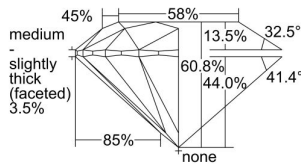

GIA®

FACSIMILE

GIA REPORT 7492830062

Verify this report at GIA.edu

GIA NATURAL DIAMOND DOSSIER®

July 09, 2024
GIA Report Number **7492830062**
Shape and Cutting Style ..... **Round Brilliant**
Measurements ..... **4.31 - 4.35 x 2.63 mm**

GRADING RESULTS

Carat Weight ..... **0.30 carat**
Color Grade ..... **F**
Clarity Grade **VS1**
Cut Grade ..... **Excellent**

ADDITIONAL GRADING INFORMATION

Polish ..... **Excellent**
Symmetry ..... **Excellent**
Fluorescence ..... **Medium Blue**
Clarity Characteristics..... **Crystal, Needle, Pinpoint**
Inscription(s): **GIA 7492830062**

PROPORTIONS

Profile to actual proportions

GRADING SCALES

GIA COLOR SCALE

COLORLESS	D
	E
	F
	G
	H
	I
	J
NEAR COLORLESS	K
	L
Faint	M
	N
	O
	P
Very Light	Q
	R
	S
	T
	U
	V
Light	W
	X
	Y
	Z

GIA CLARITY SCALE

FLAWLESS	VERY VERY SLIGHTLY INCLUDED	VVS₁	VVS₂	VS₁	VS₂	SI₁	SI₂	I₁	I₂	I₃	
											VERY SLIGHTLY INCLUDED
INTERNALLY FLAWLESS											

GIA CUT SCALE

EXCELLENT
VERY GOOD
GOOD
FAIR
POOR