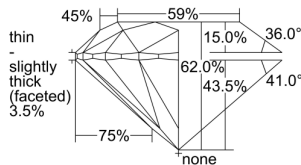

GIA®

FACSIMILE

GIA REPORT 7492834006

Verify this report at GIA.edu

GIA NATURAL DIAMOND DOSSIER®

July 05, 2024
GIA Report Number 7492834006
Shape and Cutting Style ..... Round Brilliant
Measurements ..... 5.87 - 5.95 x 3.66 mm

GRADING RESULTS

Carat Weight ..... 0.80 carat
Color Grade ..... E
Clarity Grade VS2
Cut Grade ..... Excellent

ADDITIONAL GRADING INFORMATION

Polish ..... Excellent
Symmetry ..... Very Good
Fluorescence ..... Faint
Clarity Characteristics..... Cloud, Crystal, Feather
Inscription(s): GIA 7492834006

PROPORTIONS

Profile to actual proportions

GRADING SCALES

GIA COLOR SCALE	GIA CLARITY SCALE	GIA CUT SCALE	
D	FLAWLESS	EXCELLENT	
E	INTERNALLY FLAWLESS		
F		VVS₁	VERY GOOD
G	VVS₂		
H	VS₁	GOOD	
I	VS₂		
J	SI₁	FAIR	
K	SI₂		
L	I₁	POOR	
M	I₂		
N	I₃		
O			
P			
Q			
R			
S			
T			
U			
V			
W			
X			
Y			
Z