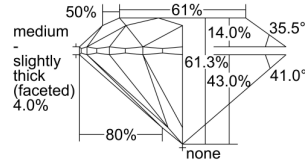

GIA®

FACSIMILE

GIA REPORT 7492835695

Verify this report at GIA.edu

GIA NATURAL DIAMOND DOSSIER®

July 04, 2024
GIA Report Number **7492835695**
Shape and Cutting Style ..... **Round Brilliant**
Measurements ..... **5.39 - 5.42 x 3.32 mm**

GRADING RESULTS

Carat Weight ..... **0.60 carat**
Color Grade ..... **G**
Clarity Grade **VS1**
Cut Grade ..... **Excellent**

ADDITIONAL GRADING INFORMATION

Polish ..... **Excellent**
Symmetry ..... **Excellent**
Fluorescence ..... **None**
Clarity Characteristics..... **Cloud, Pinpoint, Indented Natural**
Inscription(s): **GIA 7492835695**

PROPORTIONS

Profile to actual proportions

GRADING SCALES

GIA COLOR SCALE	GIA CLARITY SCALE	GIA CUT SCALE	
D	FLAWLESS	EXCELLENT	
E	INTERNALLY FLAWLESS		
F		VVS₁	VERY GOOD
G	VVS₂		
H	VS₁	GOOD	
I	VS₂		
J	SI₁	FAIR	
K	SI₂		
L	I₁	POOR	
M	I₂		
N	I₃		
O			
P			
Q			
R			
S			
T			
U			
V			
W			
X			
Y			
Z