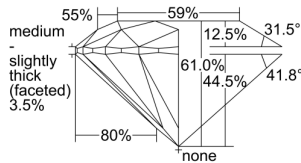

GIA®

FACSIMILE

GIA REPORT

7492843145

Verify this report at GIA.edu

GIA NATURAL DIAMOND DOSSIER®

July 08, 2024
GIA Report Number **7492843145**
Shape and Cutting Style ..... **Round Brilliant**
Measurements ..... **4.41 - 4.43 x 2.70 mm**

GRADING RESULTS

Carat Weight ..... **0.31 carat**
Color Grade ..... **G**
Clarity Grade ..... **Internally Flawless**
Cut Grade ..... **Excellent**

ADDITIONAL GRADING INFORMATION

Polish ..... **Excellent**
Symmetry ..... **Excellent**
Fluorescence ..... **None**
Clarity Characteristics..... **Minor Details of Polish**
Inscription(s): **GIA 7492843145**

PROPORTIONS

Profile to actual proportions

GRADING SCALES

GIA COLOR SCALE	GIA CLARITY SCALE	GIA CUT SCALE	
D	FLAWLESS	EXCELLENT	
E	INTERNALLY FLAWLESS		
F		VVS₁	VERY GOOD
G	VVS₂		
H	VS₁	GOOD	
I	VS₂		
J	SI₁	FAIR	
K	SI₂		
L	I₁	POOR	
M			
N			
O	I₂		
P			
Q	I₃		
R			
S			
T			
U			
V			
W			
X			
Y			
Z