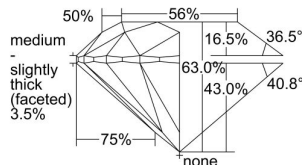

GIA®

FACSIMILE

GIA REPORT

7492844704

Verify this report at GIA.edu

GIA NATURAL DIAMOND DOSSIER®

July 05, 2024
GIA Report Number **7492844704**
Shape and Cutting Style ..... **Round Brilliant**
Measurements ..... **4.89 - 4.92 x 3.09 mm**

GRADING RESULTS

Carat Weight ..... **0.46 carat**
Color Grade ..... **E**
Clarity Grade **S11**
Cut Grade ..... **Excellent**

ADDITIONAL GRADING INFORMATION

Polish ..... **Excellent**
Symmetry ..... **Excellent**
Fluorescence ..... **None**
Clarity Characteristics..... **Crystal, Cloud**
Inscription(s): **GIA 7492844704**

PROPORTIONS

Profile to actual proportions

GRADING SCALES

GIA COLOR SCALE

COLORLESS	D
	E
	F
	G
	H
	I
	J
NEAR COLORLESS	K
	L
Faint	M
	N
	O
	P
	Q
	R
	S
	T
	U
	V
	W
	X
	Y
Light	Z

GIA CLARITY SCALE

FLAWLESS	VERY VERY SLIGHTLY INCLUDED	VVS₁	VVS₂	VS₁	VS₂	S1₁	S1₂	I₁	I₂	I₃	
											INTERNALLY FLAWLESS

GIA CUT SCALE

EXCELLENT
VERY GOOD
GOOD
FAIR
POOR