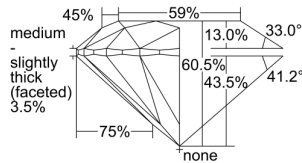

GIA®

FACSIMILE

GIA REPORT

7492848040

Verify this report at GIA.edu

GIA NATURAL DIAMOND DOSSIER®

July 10, 2024
GIA Report Number **7492848040**
Shape and Cutting Style ..... **Round Brilliant**
Measurements ..... **4.33 - 4.36 x 2.63 mm**

GRADING RESULTS

Carat Weight ..... **0.30 carat**
Color Grade ..... **D**
Clarity Grade **VS1**
Cut Grade ..... **Excellent**

ADDITIONAL GRADING INFORMATION

Polish ..... **Excellent**
Symmetry ..... **Excellent**
Fluorescence ..... **Medium Blue**
Clarity Characteristics..... **Crystal, Cloud, Pinpoint**
Inscription(s): **GIA 7492848040**

PROPORTIONS

GRADING SCALES

GIA COLOR SCALE

COLORESS	D
	E
	F
	G
	H
	I
	J
NEAR COLORESS	K
	L
FAINT	M
	N
	O
	P
	Q
VERY LIGHT	R
	S
	T
	U
	V
	W
	X
	Y
LIGHT	Z

GIA CLARITY SCALE

	FLAWLESS
	INTERNALLY FLAWLESS
VERY VERY SLIGHTLY INCLUDED	VVS₁
	VVS₂
VERY SLIGHTLY INCLUDED	VS₁
	VS₂
SLIGHTLY INCLUDED	SI₁
	SI₂
	I₁
	I₂
INCLUDED	I₃

GIA CUT SCALE

	EXCELLENT
	VERY GOOD
	GOOD
	FAIR
	POOR