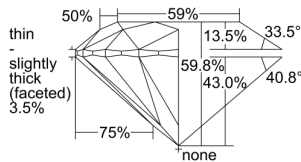

GIA®

FACSIMILE

GIA REPORT 7492852955

Verify this report at GIA.edu

GIA NATURAL DIAMOND DOSSIER®

July 05, 2024
GIA Report Number **7492852955**
Shape and Cutting Style ..... **Round Brilliant**
Measurements ..... **5.14 - 5.17 x 3.08 mm**

GRADING RESULTS

Carat Weight ..... **0.50 carat**
Color Grade ..... **D**
Clarity Grade **S11**
Cut Grade ..... **Excellent**

ADDITIONAL GRADING INFORMATION

Polish ..... **Excellent**
Symmetry ..... **Excellent**
Fluorescence ..... **None**
Clarity Characteristics..... **Crystal, Feather**
Inscription(s): **GIA 7492852955**

PROPORTIONS

GRADING SCALES

GIA COLOR SCALE	GIA CLARITY SCALE	GIA CUT SCALE	
D	FLAWLESS	EXCELLENT	
E	INTERNALLY FLAWLESS		
F		VVS₁	VERY GOOD
G	VVS₂		
H	VS₁	GOOD	
I	VS₂		
J	S1₁	FAIR	
K	S1₂		
L	I₁	POOR	
M	I₂		
N	I₃		
O			
P			
Q			
R			
S			
T			
U			
V			
W			
X			
Y			
Z