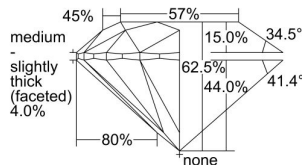

GIA®

FACSIMILE

GIA REPORT 7492856310

Verify this report at GIA.edu

GIA NATURAL DIAMOND DOSSIER®

July 10, 2024
GIA Report Number **7492856310**
Shape and Cutting Style ..... **Round Brilliant**
Measurements ..... **5.06 - 5.09 x 3.18 mm**

GRADING RESULTS

Carat Weight ..... **0.50 carat**
Color Grade ..... **G**
Clarity Grade **VS1**
Cut Grade ..... **Excellent**

ADDITIONAL GRADING INFORMATION

Polish ..... **Excellent**
Symmetry ..... **Excellent**
Fluorescence ..... **None**
Clarity Characteristics..... **Crystal, Pinpoint, Needle**
Inscription(s): **GIA 7492856310**

PROPORTIONS

Profile to actual proportions

GRADING SCALES

GIA COLOR SCALE	GIA CLARITY SCALE	GIA CUT SCALE	
D	FLAWLESS	EXCELLENT	
E	INTERNALLY FLAWLESS		
F		VVS₁	VERY GOOD
G	VVS₂		
H	VS₁	GOOD	
I	VS₂		
J	SI₁	FAIR	
K	SI₂		
L	I₁	POOR	
M			
N			
O	I₂		
P			
Q			
R	I₃		
S			
T			
U			
V			
W			
X			
Y			
Z