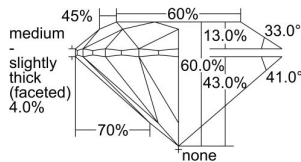

GIA®

FACSIMILE

GIA REPORT 7492856375

Verify this report at GIA.edu

GIA NATURAL DIAMOND DOSSIER®

July 10, 2024
GIA Report Number **7492856375**
Shape and Cutting Style ..... **Round Brilliant**
Measurements ..... **4.45 - 4.46 x 2.67 mm**

GRADING RESULTS

Carat Weight ..... **0.32 carat**
Color Grade ..... **E**
Clarity Grade **VS1**
Cut Grade ..... **Excellent**

ADDITIONAL GRADING INFORMATION

Polish ..... **Excellent**
Symmetry ..... **Excellent**
Fluorescence ..... **None**
Clarity Characteristics..... **Crystal, Needle, Pinpoint**
Inscription(s): **GIA 7492856375**

PROPORTIONS

Profile to actual proportions

GRADING SCALES

GIA COLOR SCALE	GIA CLARITY SCALE	GIA CUT SCALE
D	FLAWLESS	EXCELLENT
E	FLAWLESS	
F	INTERNALLY FLAWLESS	VERY GOOD
G	VVS₁	
H	VVS₂	GOOD
I	VS₁	
J	VS₂	FAIR
K	SI₁	
L	SI₂	POOR
M	I₁	
N	I₂	
O	I₃	
P		
Q		
R		
S		
T		
U		
V		
W		
X		
Y		
Z