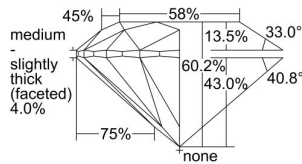

GIA®

FACSIMILE

GIA REPORT

7492863961

Verify this report at GIA.edu

GIA NATURAL DIAMOND DOSSIER®

July 15, 2024
GIA Report Number **7492863961**
Shape and Cutting Style ..... **Round Brilliant**
Measurements ..... **3.65 - 3.68 x 2.21 mm**

GRADING RESULTS

Carat Weight ..... **0.18 carat**
Color Grade ..... **D**
Clarity Grade **VVS2**
Cut Grade ..... **Excellent**

ADDITIONAL GRADING INFORMATION

Polish ..... **Excellent**
Symmetry ..... **Very Good**
Fluorescence ..... **None**
Clarity Characteristics ..... **Pinpoint**
Inscription(s): **GIA 7492863961**

PROPORTIONS

Profile to actual proportions

GRADING SCALES

GIA COLOR SCALE

COLORLESS	D
	E
	F
	G
	H
	I
	J
NEAR COLORLESS	K
	L
Faint	M
	N
	O
	P
	Q
	R
	S
	T
	U
	V
	W
	X
	Y
Light	Z

GIA CLARITY SCALE

FLAWLESS	VERY VERY SLIGHTLY INCLUDED	VVS₁	
			VVS₂
INTERNALLY FLAWLESS	VERY SLIGHTLY INCLUDED	VS₁	
		VS₂	
SLIGHTLY INCLUDED	SLIGHTLY INCLUDED	SI₁	
		SI₂	
INCLUDED	INCLUDED	I₁	
		I₂	
		I₃	

GIA CUT SCALE

EXCELLENT
VERY GOOD
GOOD
FAIR
POOR