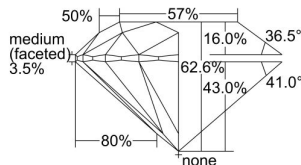

GIA®

FACSIMILE

GIA REPORT 7492865956

Verify this report at GIA.edu

GIA NATURAL DIAMOND DOSSIER®

July 09, 2024
GIA Report Number **7492865956**
Shape and Cutting Style ..... **Round Brilliant**
Measurements ..... **4.69 - 4.72 x 2.95 mm**

GRADING RESULTS

Carat Weight ..... **0.40 carat**
Color Grade ..... **E**
Clarity Grade **S12**
Cut Grade ..... **Excellent**

ADDITIONAL GRADING INFORMATION

Polish ..... **Excellent**
Symmetry ..... **Excellent**
Fluorescence ..... **None**
Clarity Characteristics..... **Crystal, Cloud**
Inscription(s): **GIA 7492865956**

PROPORTIONS

Profile to actual proportions

GRADING SCALES

GIA COLOR SCALE

COLORESS	D
	E
	F
	G
	H
	I
	J
NEAR COLORESS	K
	L
Faint	M
	N
	O
	P
	Q
	R
	S
	T
	U
	V
	W
	X
	Y
Light	Z

GIA CLARITY SCALE

FLAWLESS	INTERNAL FLAWLESS	
		EXCELLENT
VERY VERY SLIGHTLY INCLUDED	VVS₁	
	VVS₂	
VERY SLIGHTLY INCLUDED	VS₁	
	VS₂	
SLIGHTLY INCLUDED	SI₁	
	SI₂	
INCLUDED	I₁	
	I₂	
	I₃	

GIA CUT SCALE

EXCELLENT
VERY GOOD
GOOD
FAIR
POOR