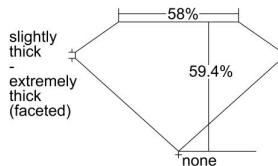

GIA®

FACSIMILE

GIA REPORT

7492868942

Verify this report at GIA.edu

GIA NATURAL DIAMOND DOSSIER®

July 09, 2024
GIA Report Number 7492868942
Shape and Cutting Style ..... Marquise Brilliant
Measurements ..... 5.97 x 3.07 x 1.83 mm

GRADING RESULTS

Carat Weight ..... 0.20 carat
Color Grade ..... D
Clarity Grade VS2

ADDITIONAL GRADING INFORMATION

Polish ..... Very Good
Symmetry ..... Good
Fluorescence ..... Medium Blue
Clarity Characteristics ..... Crystal
Inscription(s): GIA 7492868942

PROPORTIONS

Profile not to actual proportions

GRADING SCALES

GIA COLOR SCALE		GIA CLARITY SCALE			
COLORLESS	D	VERY VERY SLIGHTLY INCLUDED	FLAWLESS		
	E		INTERNALLY FLAWLESS		
	F		VVS₁		
	NEAR COLORLESS	G	VERY SLIGHTLY INCLUDED	VVS₂	
		H		VS₁	
		FAINT	I	SLIGHTLY INCLUDED	VS₂
			J		SI₁
			K	INCLUDED	SI₂
			L		I₁
			M		I₂
LIGHT	N		I₃		
	O				
	P				
	Q				
	R