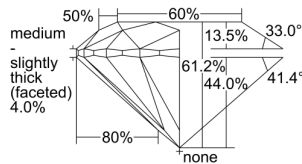

GIA®

FACSIMILE

GIA REPORT 7492871344

Verify this report at GIA.edu

GIA NATURAL DIAMOND DOSSIER®

July 11, 2024
GIA Report Number 7492871344
Shape and Cutting Style ..... Round Brilliant
Measurements ..... 5.94 - 5.99 x 3.65 mm

GRADING RESULTS

Carat Weight ..... 0.80 carat
Color Grade ..... H
Clarity Grade SI2
Cut Grade ..... Excellent

ADDITIONAL GRADING INFORMATION

Polish ..... Excellent
Symmetry ..... Excellent
Fluorescence ..... None
Clarity Characteristics ..... Crystal
Inscription(s): GIA 7492871344

PROPORTIONS

Profile to actual proportions

GRADING SCALES

GIA COLOR SCALE	GIA CLARITY SCALE	GIA CUT SCALE	
D	FLAWLESS	EXCELLENT	
E	INTERNALLY FLAWLESS		
F		VVS₁	VERY GOOD
G	VVS₂		
H	VS₁	GOOD	
I	VS₂		
J	SI₁	FAIR	
K	SI₂		
L	I₁	POOR	
M	I₂		
N	I₃		
O			
P			
Q			
R			
S			
T			
U			
V			
W			
X			
Y			
Z