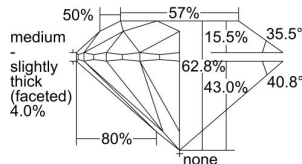

GIA®

FACSIMILE

GIA REPORT 7492874542

Verify this report at GIA.edu

GIA NATURAL DIAMOND DOSSIER®

July 09, 2024
GIA Report Number **7492874542**
Shape and Cutting Style ..... **Round Brilliant**
Measurements ..... **5.87 - 5.91 x 3.70 mm**

GRADING RESULTS

Carat Weight ..... **0.80 carat**
Color Grade ..... **G**
Clarity Grade **VVS1**
Cut Grade ..... **Excellent**

ADDITIONAL GRADING INFORMATION

Polish ..... **Excellent**
Symmetry ..... **Excellent**
Fluorescence ..... **None**
Clarity Characteristics..... **Pinpoint, Feather**
Inscription(s): **GIA 7492874542**

PROPORTIONS

Profile to actual proportions

GRADING SCALES

GIA COLOR SCALE	GIA CLARITY SCALE	GIA CUT SCALE	
D	FLAWLESS	EXCELLENT	
E	INTERNALLY FLAWLESS		
F		VVS₁	VERY GOOD
G	VVS₂		
H	VS₁	GOOD	
I	VS₂		
J	SI₁	FAIR	
K	SI₂		
L	I₁	POOR	
M	I₂		
N	I₃		
O			
P			
Q			
R			
S			
T			
U			
V			
W			
X			
Y			
Z