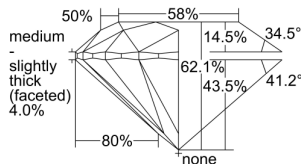

GIA®

FACSIMILE

GIA REPORT 7492876836

Verify this report at GIA.edu

GIA NATURAL DIAMOND DOSSIER®

July 11, 2024
GIA Report Number **7492876836**
Shape and Cutting Style ..... **Round Brilliant**
Measurements ..... **5.05 - 5.09 x 3.15 mm**

GRADING RESULTS

Carat Weight ..... **0.50 carat**
Color Grade ..... **I**
Clarity Grade **S11**
Cut Grade ..... **Excellent**

ADDITIONAL GRADING INFORMATION

Polish ..... **Excellent**
Symmetry ..... **Very Good**
Fluorescence ..... **Faint**
Clarity Characteristics..... **Crystal, Feather**
Inscription(s): **GIA 7492876836**

PROPORTIONS

Profile to actual proportions

GRADING SCALES

GIA COLOR SCALE	GIA CLARITY SCALE	GIA CUT SCALE	
D	FLAWLESS	EXCELLENT	
E	INTERNALLY FLAWLESS		
F		VVS₁	VERY GOOD
G	VVS₂		
H	VS₁	GOOD	
I	VS₂		
J	S1₁	FAIR	
K	S1₂		
L	I₁	POOR	
M	I₂		
N	I₃		
O			
P			
Q			
R			
S			
T			
U			
V			
W			
X			
Y			
Z