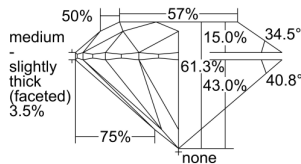

GIA®

FACSIMILE

GIA REPORT

7492893412

Verify this report at GIA.edu

GIA NATURAL DIAMOND DOSSIER®

July 15, 2024
GIA Report Number **7492893412**
Shape and Cutting Style ..... **Round Brilliant**
Measurements ..... **4.32 - 4.35 x 2.66 mm**

GRADING RESULTS

Carat Weight ..... **0.30 carat**
Color Grade ..... **I**
Clarity Grade **VS1**
Cut Grade ..... **Excellent**

ADDITIONAL GRADING INFORMATION

Polish ..... **Excellent**
Symmetry ..... **Excellent**
Fluorescence ..... **Faint**
Clarity Characteristics..... **Cloud, Needle, Pinpoint**
Inscription(s): **GIA 7492893412**

PROPORTIONS

Profile to actual proportions

GRADING SCALES

GIA COLOR SCALE	GIA CLARITY SCALE	GIA CUT SCALE
COLOURLESS	FLAWLESS	EXCELLENT
D	INTERNALLY FLAWLESS	
E	VVS₁	VERY GOOD
F		
G	VS₁	GOOD
H		
I	SI₁	FAIR
J		
K	I₁	POOR
L		
M	I₂	
N	I₃	
O		
P		
Q		
R		
S		
T		
U		
V		
W		
X		
Y		
Z