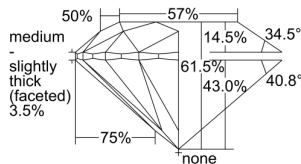

GIA®

FACSIMILE

GIA REPORT

7492937122

Verify this report at GIA.edu

GIA NATURAL DIAMOND DOSSIER®

July 17, 2024
GIA Report Number **7492937122**
Shape and Cutting Style ..... **Round Brilliant**
Measurements ..... **5.41 - 5.44 x 3.34 mm**

GRADING RESULTS

Carat Weight ..... **0.60 carat**
Color Grade ..... **G**
Clarity Grade **VS2**
Cut Grade ..... **Excellent**

ADDITIONAL GRADING INFORMATION

Polish ..... **Excellent**
Symmetry ..... **Excellent**
Fluorescence ..... **None**
Clarity Characteristics ..... **Crystal**
Inscription(s): **GIA 7492937122**

PROPORTIONS

Profile to actual proportions

GRADING SCALES

GIA COLOR SCALE	GIA CLARITY SCALE	GIA CUT SCALE	
D	FLAWLESS	EXCELLENT	
E	INTERNALLY FLAWLESS		
F		VVS₁	VERY GOOD
G	VVS₂		
H	VS₁	GOOD	
I	VS₂		
J	SI₁	FAIR	
K	SI₂		
L	I₁	POOR	
M	I₂		
N	I₃		
O			
P			
Q			
R			
S			
T			
U			
V			
W			
X			
Y			
Z