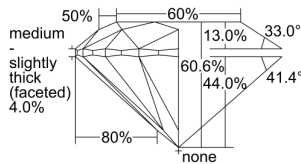

GIA®

FACSIMILE

GIA REPORT 7492985509

Verify this report at GIA.edu

GIA NATURAL DIAMOND DOSSIER®

July 22, 2024
GIA Report Number **7492985509**
Shape and Cutting Style ..... **Round Brilliant**
Measurements ..... **4.82 - 4.85 x 2.93 mm**

GRADING RESULTS

Carat Weight ..... **0.42 carat**
Color Grade ..... **G**
Clarity Grade **S12**
Cut Grade ..... **Excellent**

ADDITIONAL GRADING INFORMATION

Polish ..... **Excellent**
Symmetry ..... **Excellent**
Fluorescence ..... **None**
Clarity Characteristics ..... **Crystal**
Inscription(s): **GIA 7492985509**

PROPORTIONS

Profile to actual proportions

GRADING SCALES

GIA COLOR SCALE	GIA CLARITY SCALE	GIA CUT SCALE	
D	FLAWLESS	EXCELLENT	
E	INTERNALLY FLAWLESS		
F		VVS₁	VERY GOOD
G	VVS₂		
H	VS₁	GOOD	
I	VS₂		
J	S1₁	FAIR	
K	S1₂		
L	I₁	POOR	
M	I₂		
N	I₃		
O			
P			
Q			
R			
S			
T			
U			
V			
W			
X			
Y			
Z